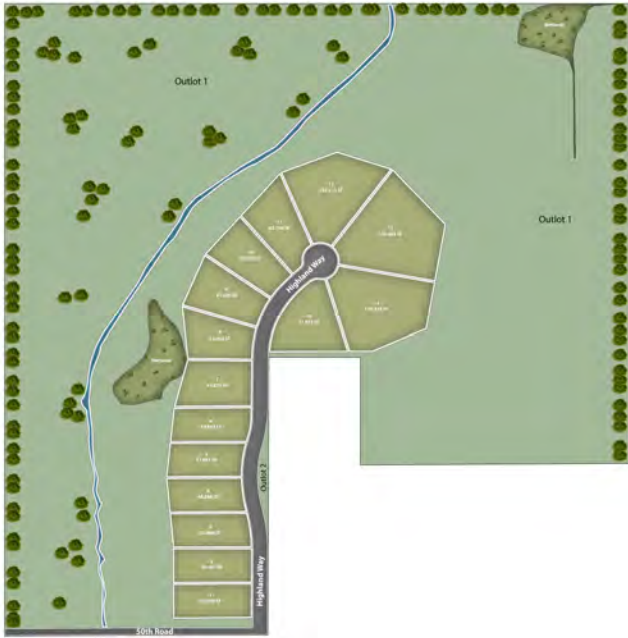

# YORKSHIRE HIGHLANDS

Experience country living in a beautiful new subdivision in Yorkville!

- Easy access to I94 to Chicago and Milwaukee
- Spacious 1-3 acre home lots, acres of open outlots & outbuildings permitted
- Yorkville Elementary School and Union Grove High School

Lot	Price	Size	Exposure	Available?
1	\$144,900	1.1 acres	Flat	<b>SOLD</b>
2	\$159,900	1.1 acres	Look out	
3	\$162,900	1.1 acres	Look out	<b>SOLD</b>
4	\$164,900	1.1 acres	Walk out	
5	\$166,900	1.1 acres	Walk out	
6	\$168,900	1.1 acres	Look out	
7	\$170,900	1.0 acre	Look out	
8	\$172,900	1.2 acres	Look out	
9	\$174,900	1.4 acres	Look out	
10	\$176,900	1.3 acres	Look out	
11	\$176,900	1.4 acres	Flat	<b>SOLD</b>
12	\$189,900	2.4 acres	Flat	<b>SOLD</b>
13	\$214,900	3.1 acres	Flat	<b>SOLD</b>
14	\$204,900	2.7 acres	Flat	
15	\$179,900	1.6 acres	Flat	