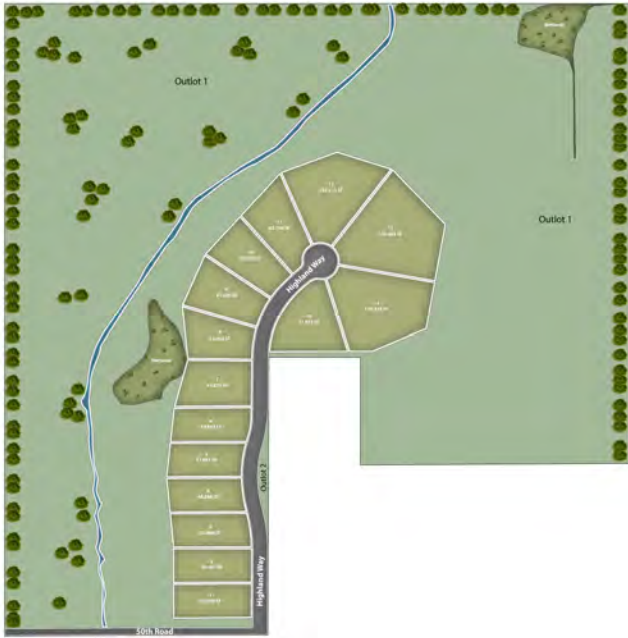

YORKSHIRE HIGHLANDS

Experience country living in a beautiful new subdivision in Yorkville!

- Easy access to I94 to Chicago and Milwaukee
- Spacious 1-3 acre home lots, acres of open outlots & outbuildings permitted
- Yorkville Elementary School and Union Grove High School

Lot	Price	Size	Exposure	Available?
1	\$149,900	1.1 acres	Flat	
2	\$164,900	1.1 acres	Look out	
3	\$167,900	1.1 acres	Look out	
4	\$169,900	1.1 acres	Walk out	
5	\$171,900	1.1 acres	Walk out	
6	\$178,900	1.1 acres	Look out	
7	\$180,900	1.0 acre	Look out	
8	\$182,900	1.2 acres	Look out	
9	\$184,900	1.4 acres	Look out	RESERVED
10	\$186,900	1.3 acres	Look out	
11	\$176,900	1.4 acres	Flat	RESERVED
12	\$189,900	2.4 acres	Flat	RESERVED
13	\$214,900	3.1 acres	Flat	RESERVED
14	\$214,900	2.7 acres	Flat	
15	\$189,900	1.6 acres	Flat	