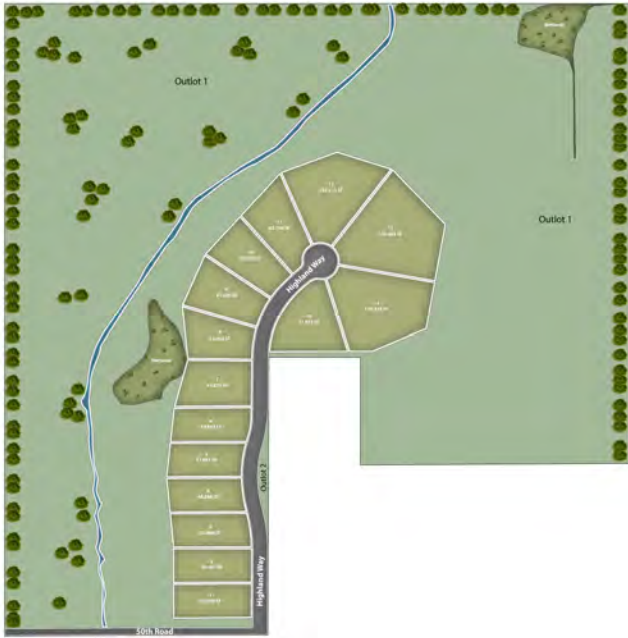

YORKSHIRE HIGHLANDS

Experience country living in a beautiful new subdivision in Yorkville!

- Easy access to I94 to Chicago and Milwaukee
- Spacious 1-3 acre home lots, acres of open outlots & outbuildings permitted
- Yorkville Elementary School and Union Grove High School

Lot	Price	Size	Exposure	Available?
1	\$149,900	1.1 acres	Flat	
2	\$164,900	1.1 acres	Look out	
3	\$167,900	1.1 acres	Look out	
4	\$169,900	1.1 acres	Walk out	
5	\$171,900	1.1 acres	Walk out	
6	\$178,900	1.1 acres	Look out	
7	\$180,900	1.0 acre	Look out	
8	\$182,900	1.2 acres	Look out	
9	\$184,900	1.4 acres	Look out	RESERVED
10	\$186,900	1.3 acres	Look out	
11	\$186,900	1.4 acres	Flat	
12	\$199,900	2.4 acres	Flat	RESERVED
13	\$224,900	3.1 acres	Flat	RESERVED
14	\$214,900	2.7 acres	Flat	RESERVED
15	\$189,900	1.6 acres	Flat	